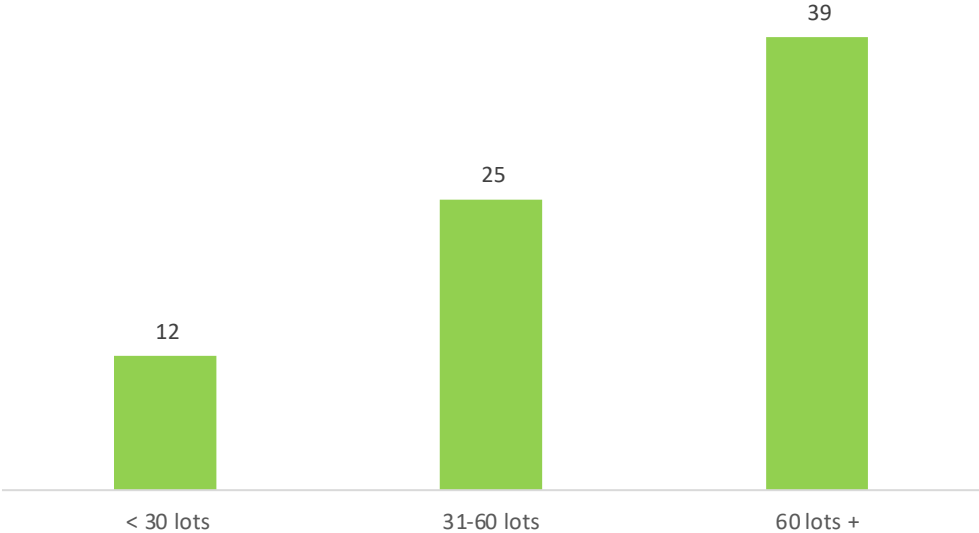

Solar System Sizes by Building Age

Average Solar System Sizes (kW)

Solar System Sizes As Built vs Retrofit

Average Solar System Sizes (kW)

Solar System Sizes with/without embedded network

Average Solar System Sizes (kW)