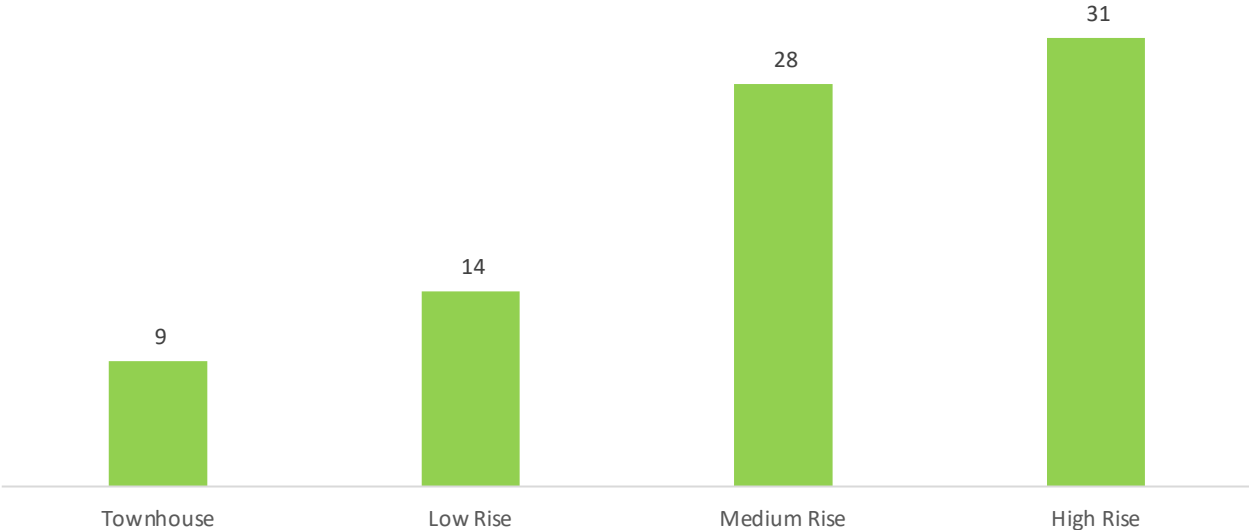

Solar for Strata Data Analysis

Solar on Strata Apartment Buildings in Greater Sydney

Solar System Sizes by Building Type

Average Solar System Sizes (kW)

Solar System Sizes by Lot Size in Strata

Average Solar System Sizes (kW)