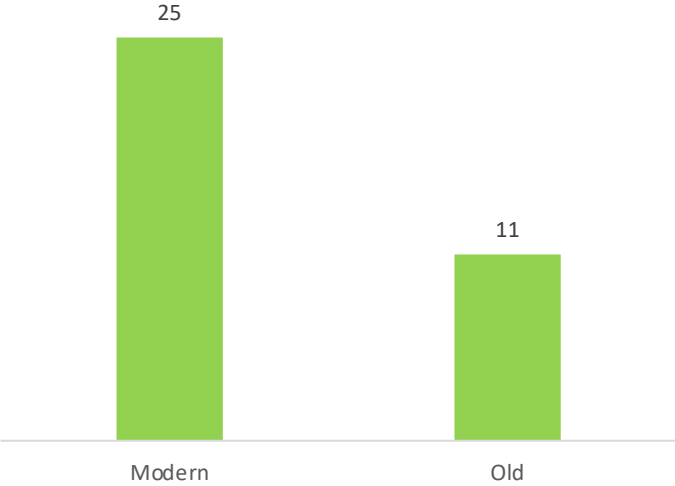

Solar System Sizes by Building Age

Average Solar System Sizes (kW)